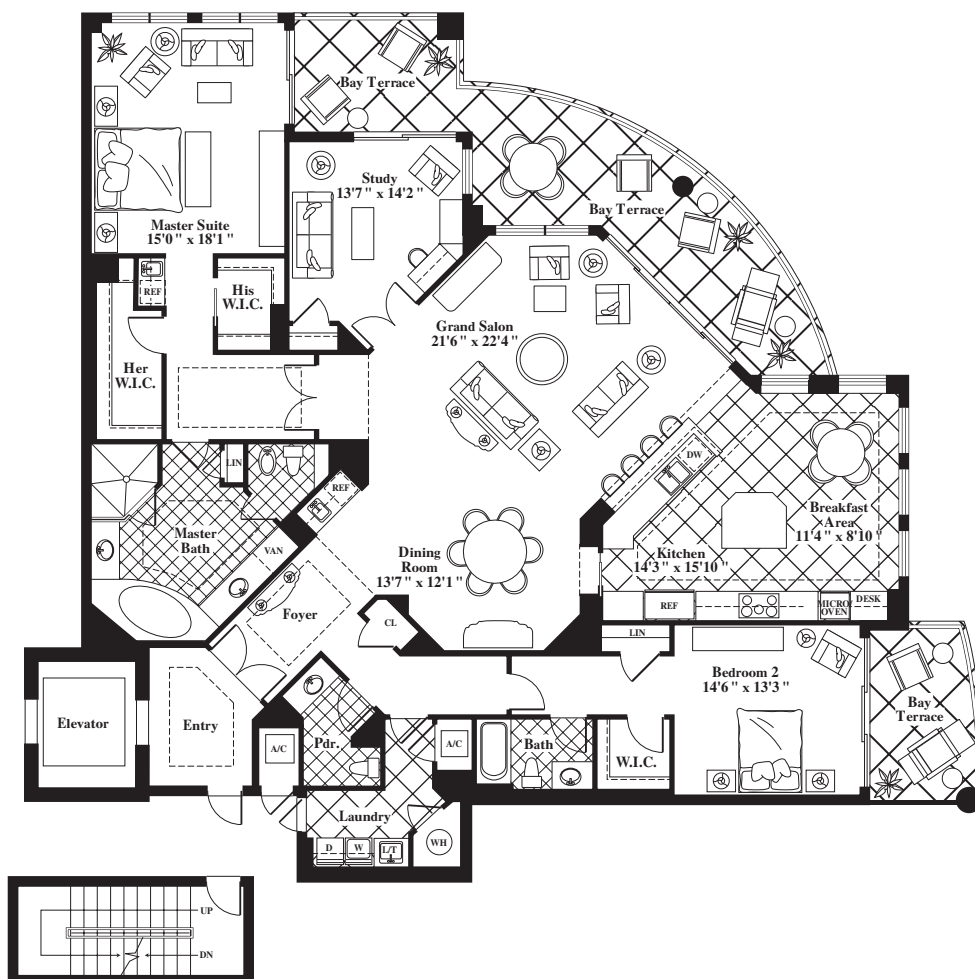

Estate Residence 7

Taylor Woodrow

3580 Sq. Ft.
2 bedrooms
2.5 bathrooms

© 2003 Taylor Woodrow
All dimensions are approximate. Due to field requirements, room dimensions may vary slightly.

The Beach Residences